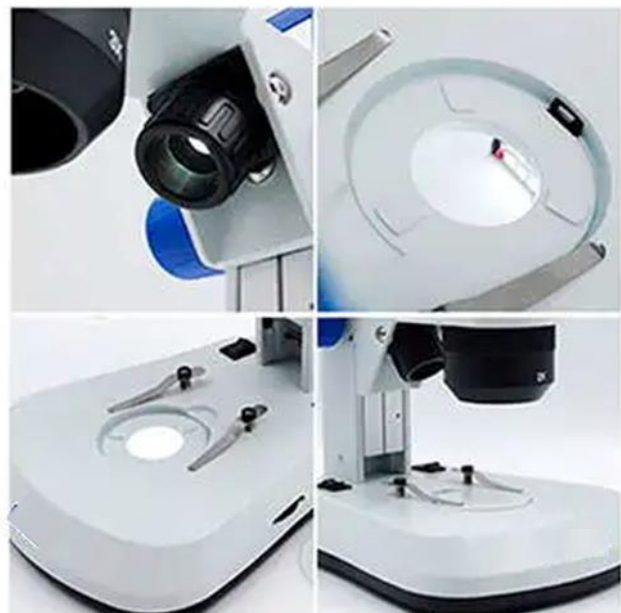

Product Details

01 BINOCULAR HEAD

45° inclined, with WF10x eyepiece, left & right eye tube diopter adjustable +/-5°.

02 OBJECTIVE

Two different models for choosing (1x, 2x, 3x & 1x, 2x, 4x) according to your needs.

03 TRACK STAND

With portable handle.

04 LIGHT SOURCE

Top 1W LED.

Bottom 7x20mA LED, Brightness Adjustable.

Working Stage: Black/white plastic plate dia. 57mm 1pc, frosted glass plate 1 pc.

05

POWER SUPPLY

Items	SLV-12-TA	SLV-12-TB
Head	Binocular Head, 45° Inclined, Interpupillary Distance 48~75mm	
Eyepiece	WF10x/20mm	
Objective	1x,2x,3x or 1x,2x,4x (Optional)	
Focusing	Coarse Focusing, Range 40mm	
Working Distance	57mm	
Stand	Track Stand + Touch Switch	Track Stand + Dial Switch
	With Dia 70mm Glass Stage and White/Black Stage	
Light Source	Top 1W LED, Bottom 7x20mA LED Light Brightness Adjustable	
Power	AC 100~240V Wide Range Power, With 3xAA Rechargeable Batteries Built-in Base. (For Order Shipped by Air, The Batteries Will Not Be Included)	